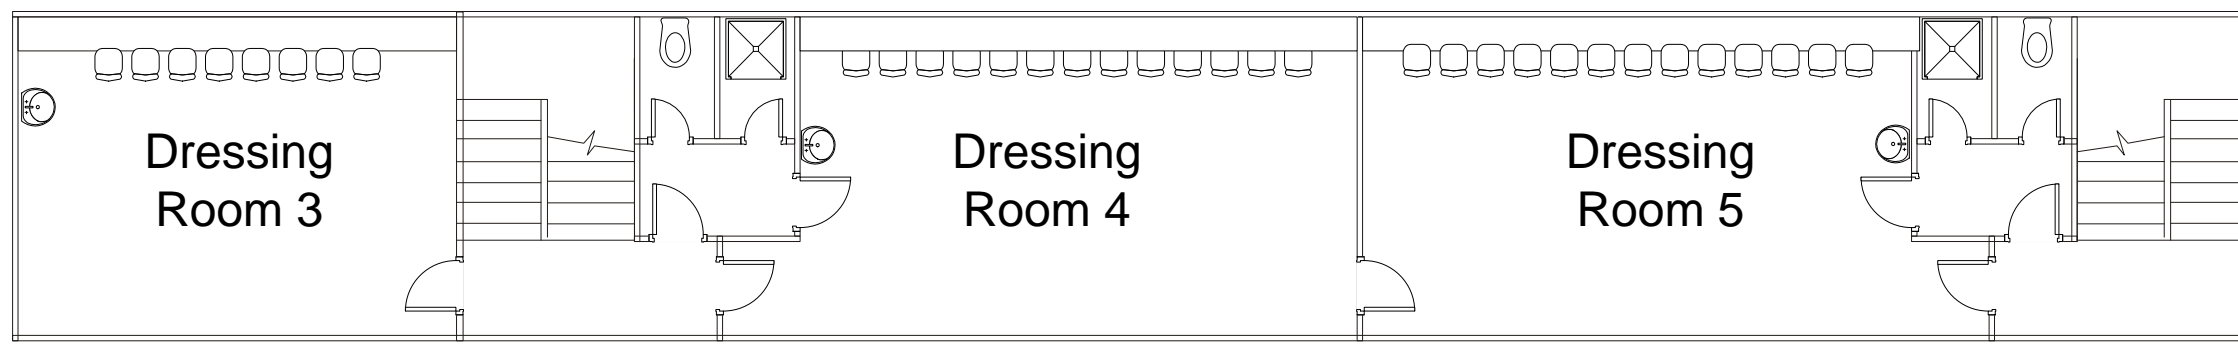

FLOOR PLAN C MARANA AUDITORIUM

HURSTVILLE
ENTERTAINMENT
CENTRE

CEVIBE

LEVEL 2 DRESSING ROOMS

LEGEND

- P Power Point
- 3P 3 Phase
- D Data Outlet
- M Microphone Outlet
- TV Aerial/Antenna Outlet
- P Patch Point
- PH Phone
- 2.0 Roof Heights