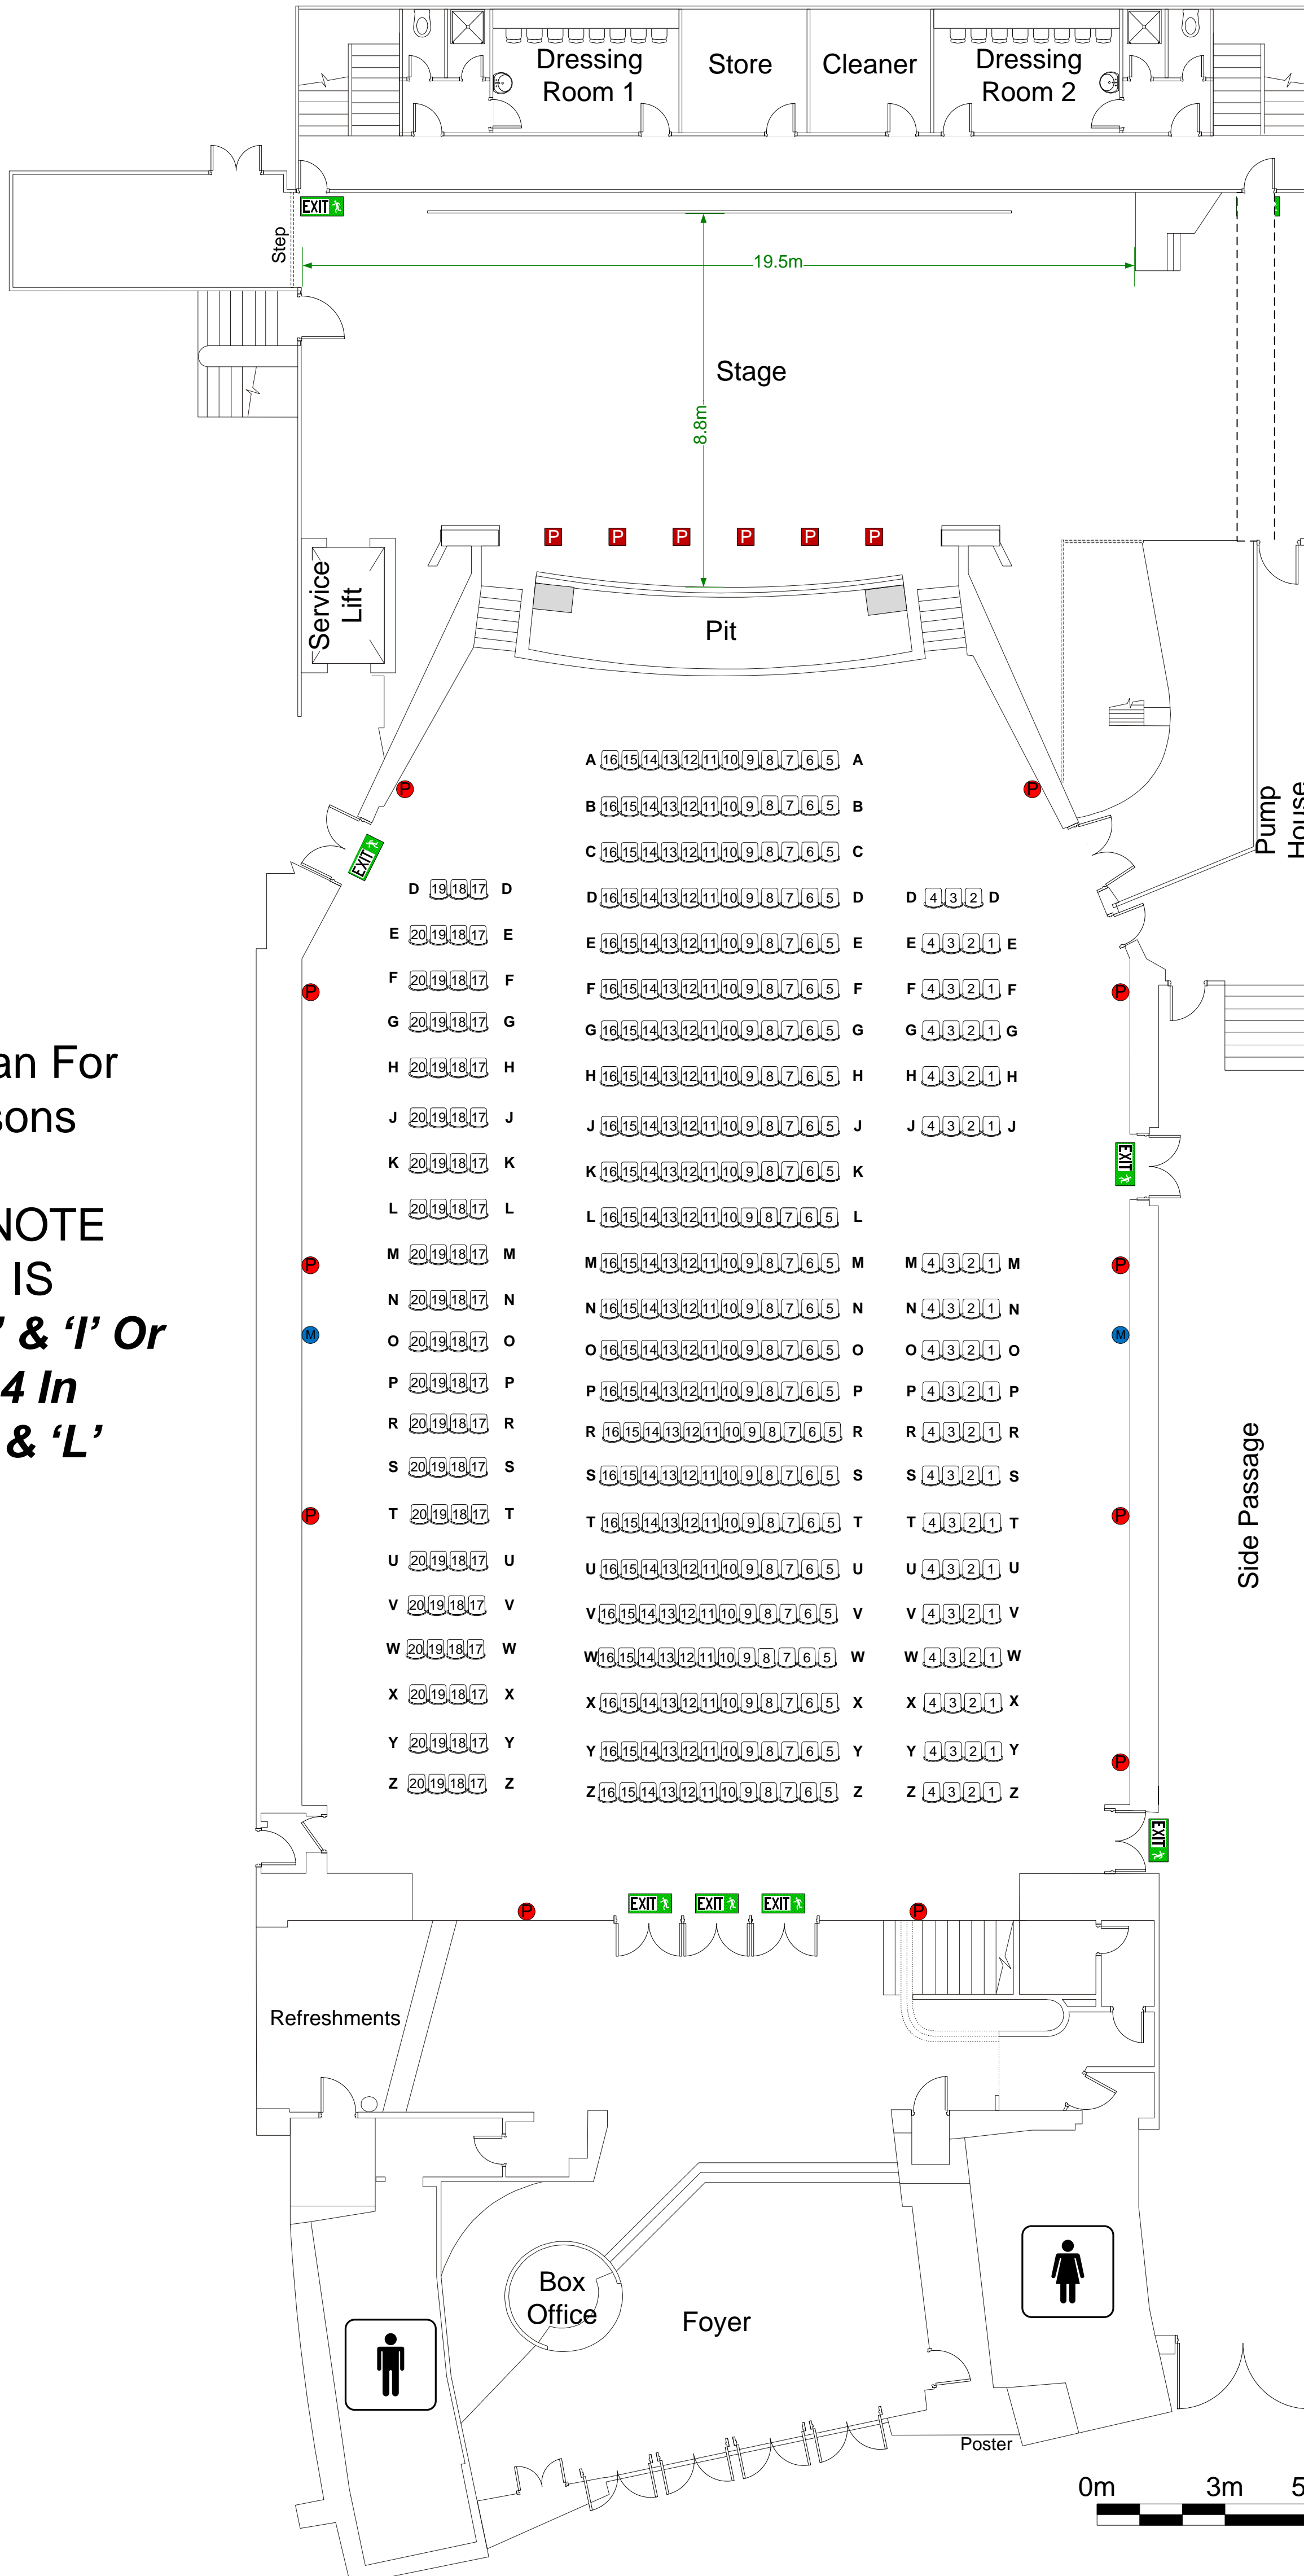

FLOOR PLAN C MARANA AUDITORIUM

HURSTVILLE
ENTERTAINMENT
CENTRE

CEVIBE

LEVEL 2 DRESSING ROOMS

LEGEND

- P Power Point
- 3P 3 Phase
- D Data Outlet
- M Microphone Outlet
- TV Aerial/Antenna Outlet
- P Patch Point
- PH Phone
- 2.0 Roof Heights