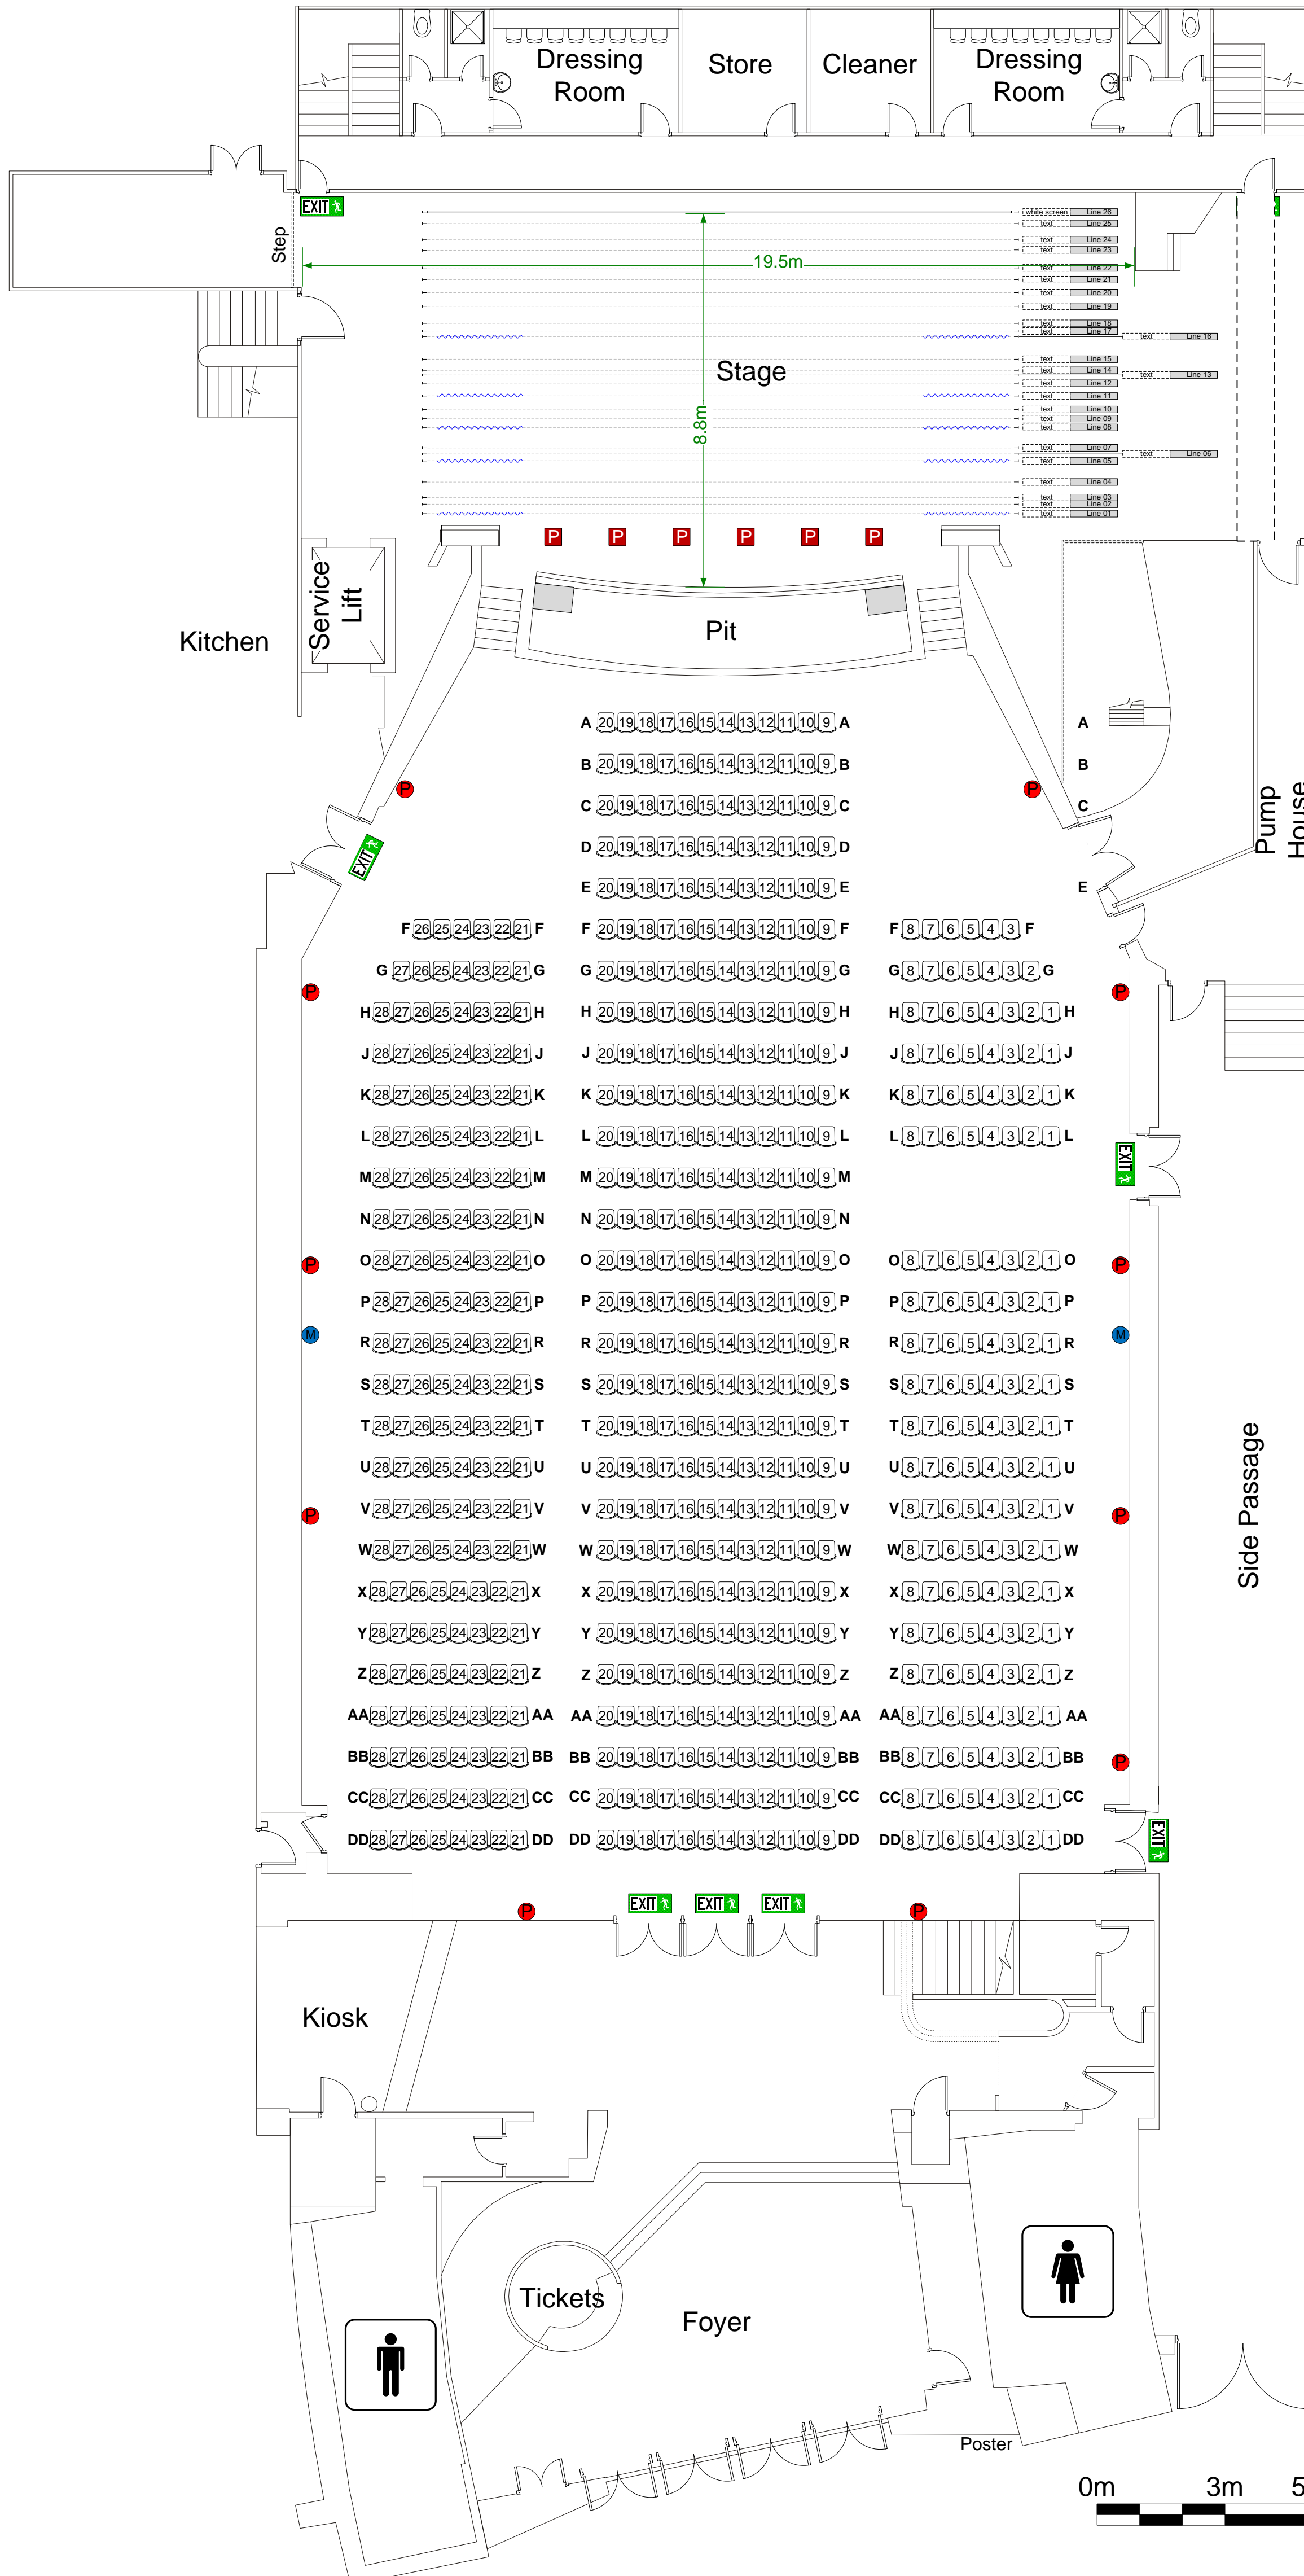

MARANA AUDITORIUM

HURSTVILLE
ENTERTAINMENT
CENTRE

LEVEL 2 DRESSING ROOMS

LEGEND

- P Power Point
- 3P 3 Phase
- D Data Outlet
- M Microphone Outlet
- TV Aerial/Antenna Outlet
- P Patch Point
- PH Phone
- 2.0 Roof Heights

Seating Plan for 682 people

PLEASE NOTE
THERE IS
NO ROW 'Q' & 'I' or
SEATS 1-8 in
ROWS 'K' & 'L'

Inventory Report	
Item Name	Quantity
Banquet chair	684