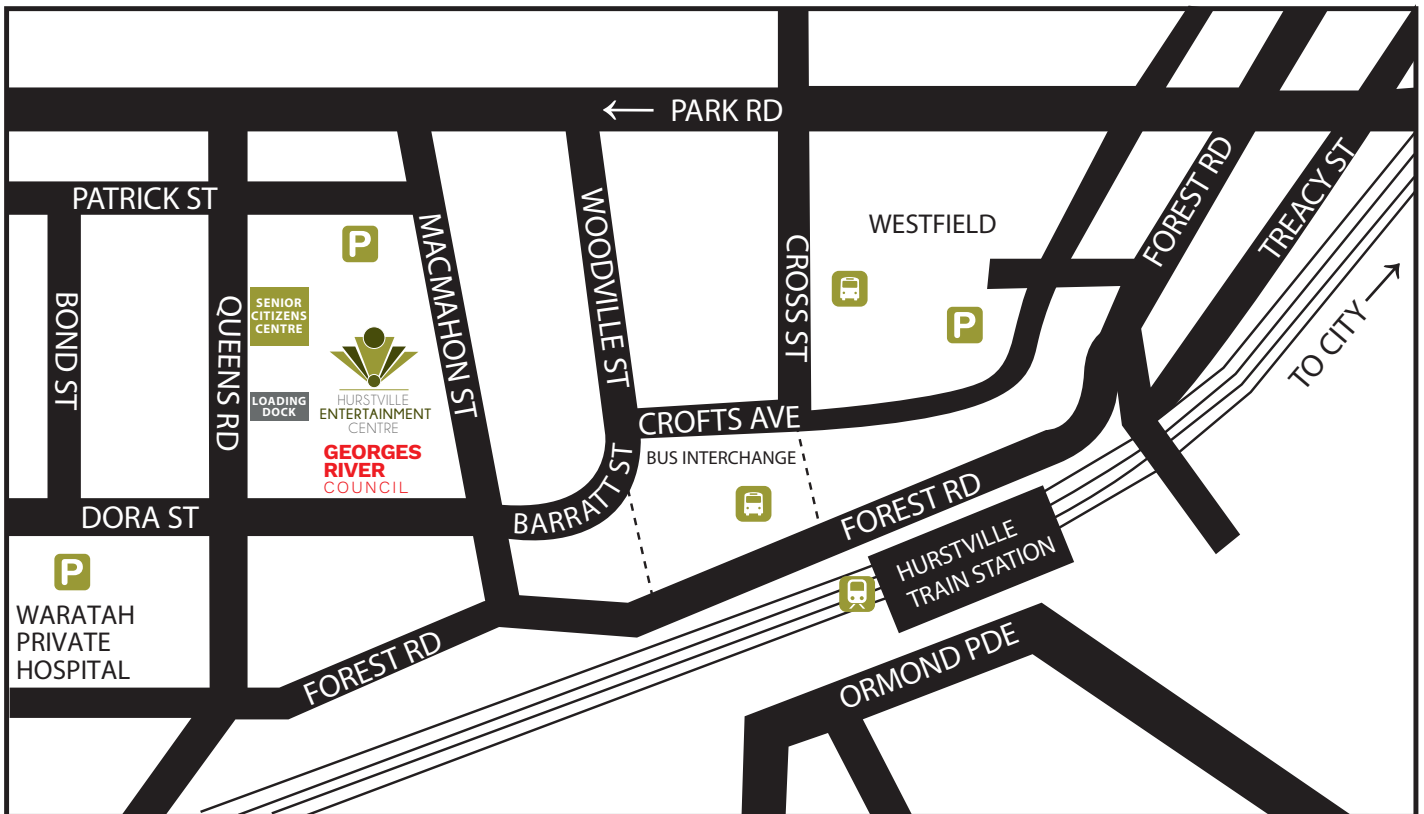

## HURSTVILLE ENTERTAINMENT CENTRE PARKING MAP

## HURSTVILLE ENTERTAINMENT CENTRE PARKING INFORMATION

**Patrick Street** - 150 spaces (3 hours free parking, 7.30am-9pm Mon-Fri; 8am-4pm Sat)

**Westfield Shopping Centre** - 3000 spaces

**Waratah Private Hospital** - 260 spaces (first 3 hours free), entry on Dora Street

## VENUE LOADING DOCK INFORMATION

Loading dock access via driveway off Queens Rd (opposite Hurstville Library).

Strictly loading only, no parking (fines apply). Contact HEC staff for access and information.